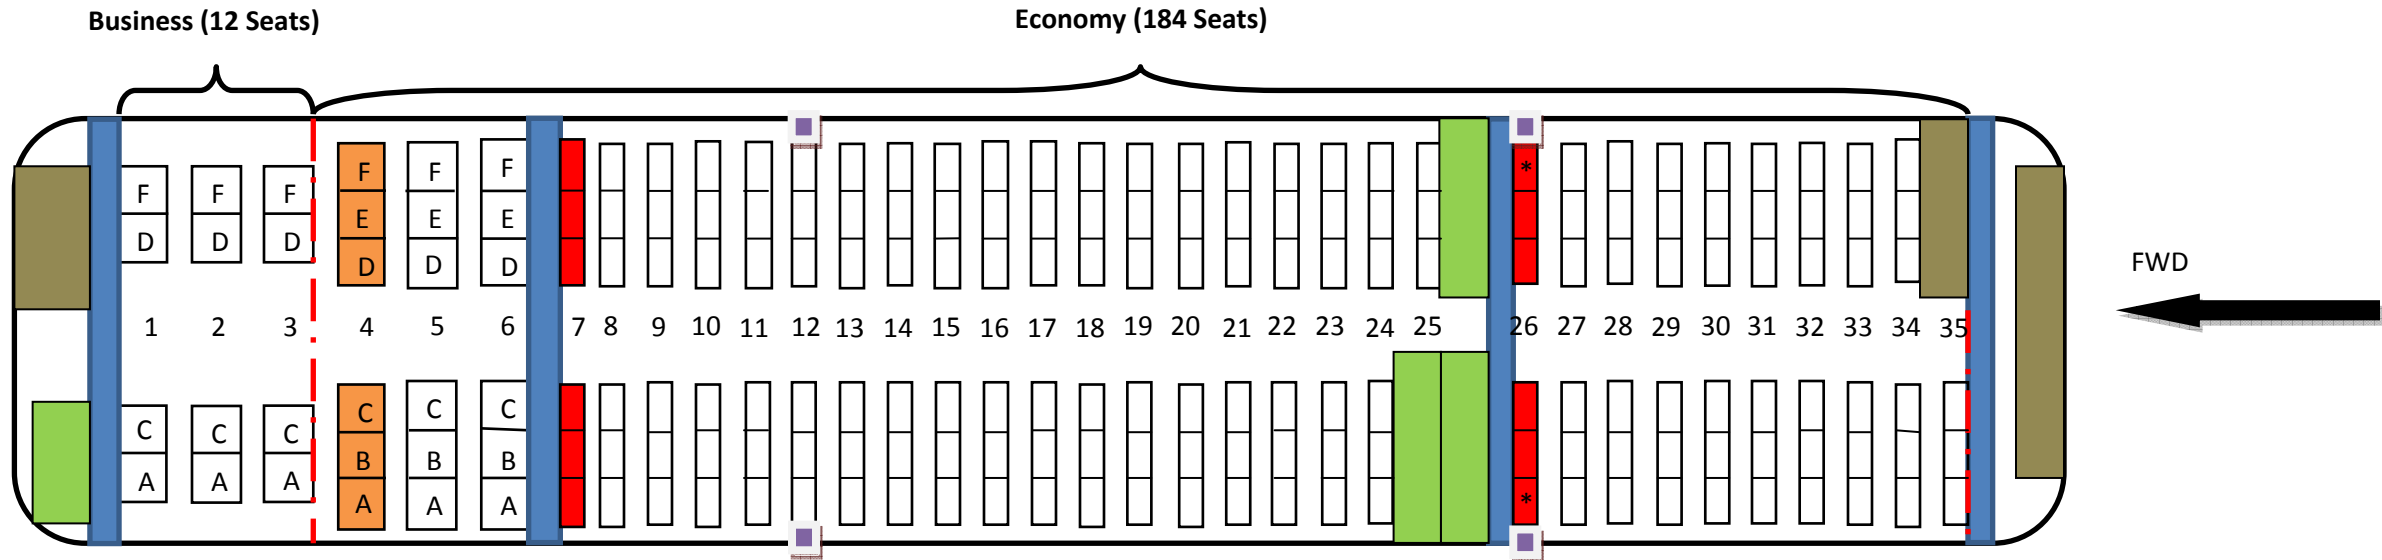

FLY JAMAICA AIRWAYS SEATING CONFIGURATION FOR B757-200

Legend	
Lavatory	
Exit	
Bulk Head Divider	
Non-Handicap Economy Seat	
Emergency Exit Seat	
Crew Access Seat	*
No Window at this Seat	
Galley	

Business Class: Rows 1- 3(Seats AC – DF)

Economy Class: Rows 4 – 24, 25 DEF, 26 – 34 and 35 ABC

Rows 4-24, 26-34 (Seats are ABC, DEF respectively)